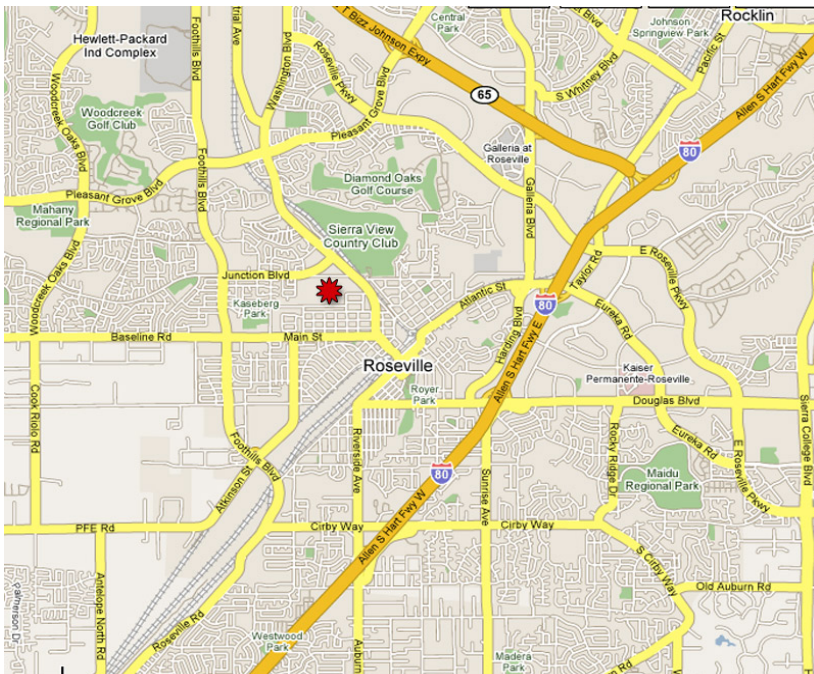

ATTENTION RACE TEAMS

April 3rd and 4th, 2009 SRL Southwest Tour Series &
NASCAR Camping World Series West
“Toyota Napa Auto Parts 150”

**Please be advised that the
City of Roseville Police Department
has *one* approved route for haulers and heavy trucks.
Please follow the route below to avoid getting a citation!
For any questions please call Police Sergeant
Mike Pendergraft at (916) 774-5043**

Directions from Sacramento

- * I-80 East toward Reno to SR65 North
- * Exit Blue Oaks/Washington Blvd.
- * Left on Washington Blvd.
- * Right on All America City Boulevard (at PARKING sign)

Directions from Reno

- * I-80 West toward Sacramento to SR65 North
- * Exit Blue Oaks/Washington Blvd.
- * Left on Washington Blvd.
- * Right on All America City Boulevard (at PARKING sign)

800 All America City Blvd.~Roseville, CA 95678